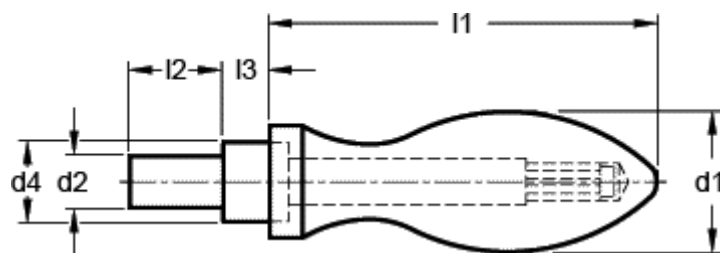

Article number: 20107025

Description: E+G Revolving handle  
DIN 98-ST-25-D

## Measures

---

d1 = 25

d2 h8 = 10

d4 h13 = 16

l1 approx. = 75

l2 = 14

l3 = 8.0